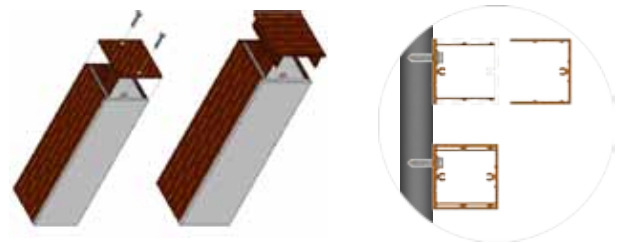

SPS BUILDING
ROOFING & BUILDING PRODUCTS

AliWood
Looks like real wood

ALIWOOD SCREENING

Architectural Timber Finish Aluminium Screening System

CONCEALED CLIP-ON FIXING

15mm Clip on Series

The standard aluminium channel is fixed to a wall of a maximum of 450mm centres. This installation allows for 3 different sized visible pieces to clip to it. The clip on fixing offers a clean and concealed look with the possibility of an express line finish. It is ideal for applications such as ceilings, feature walls and garage doors.

30/50mm Clip on Series

The standard backing of 30/50mm wide is available for 3 different depths. The system is fixed by simply locking the front piece and the backing piece together. This offers a clean line where the battens can be set out to any desired spacing. This system is ideal for privacy screens, fencing, feature walls and any conventional walls.

| Width | Image |
|-------|------------------------------------|
| 38mm | |
| 65mm | |
| 100mm | |
| Clip | (available in 3m lengths only) |

| Size | | Image |
|----------|----------|-------|
| 30x30mm | 50x50mm | |
| 70x30mm | 100x50mm | |
| 100x30mm | 150x50mm | |
| Backing | | |